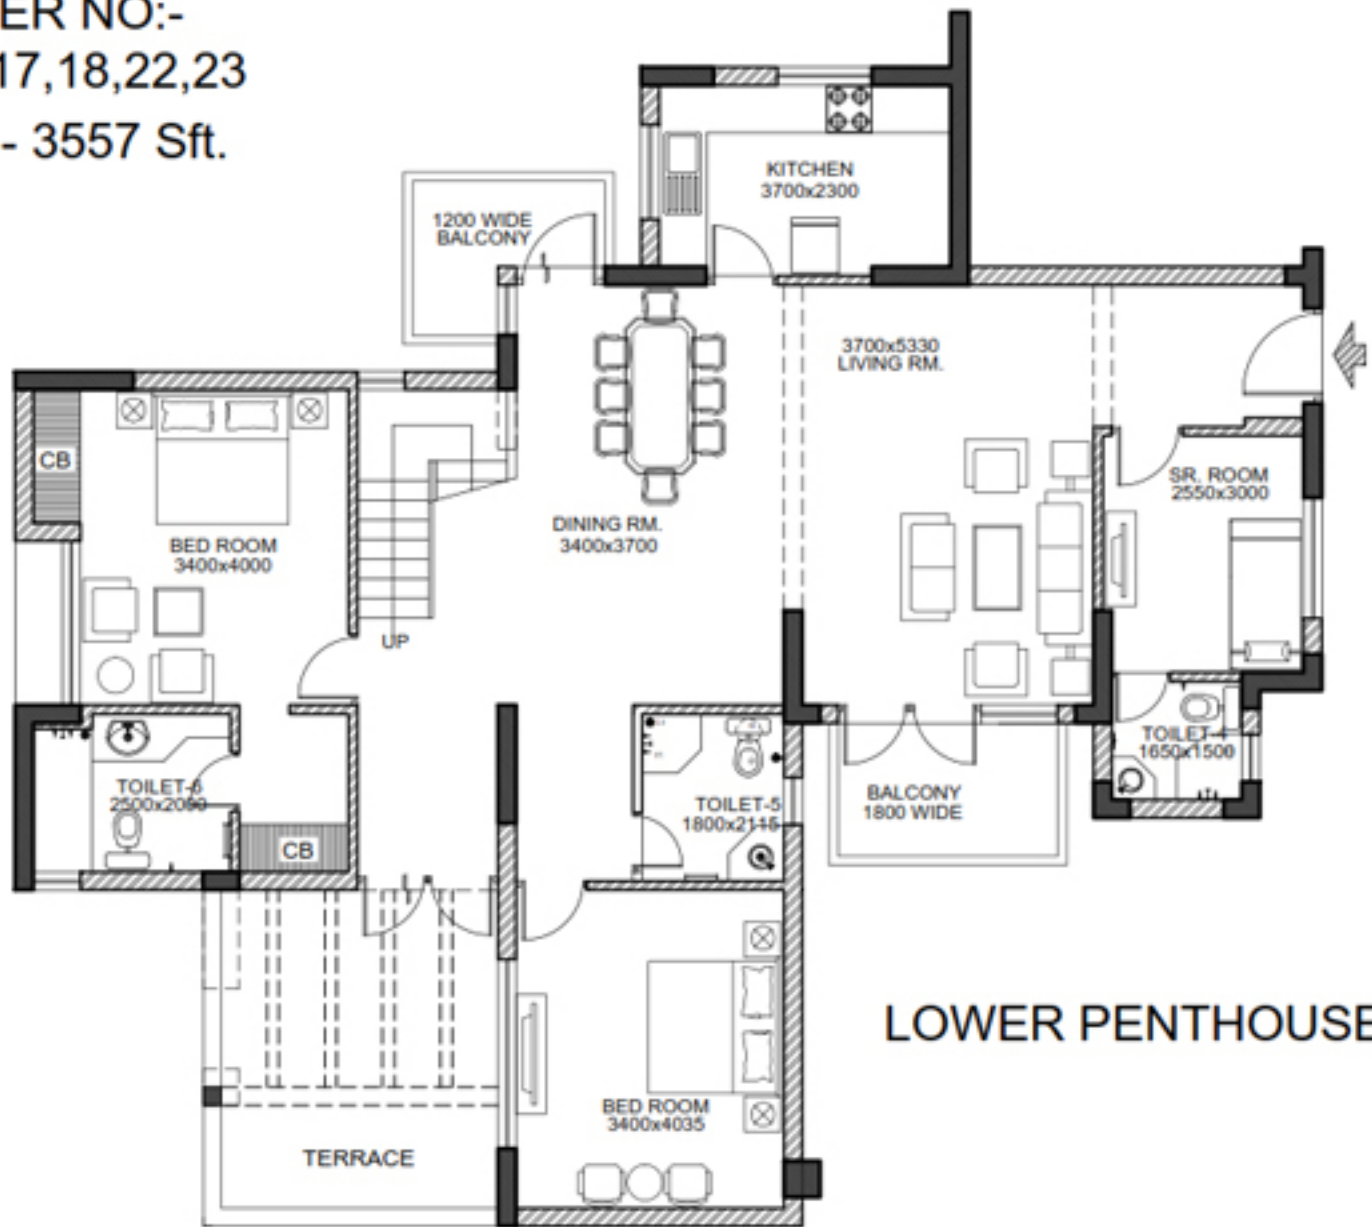

TYPE- B, 5BHK+SR

TOWER NO:-

1,6,9,15,17,18,22,23

AREA - 3557 Sft.

LOWER PENTHOUSE

ORCHID PETALS