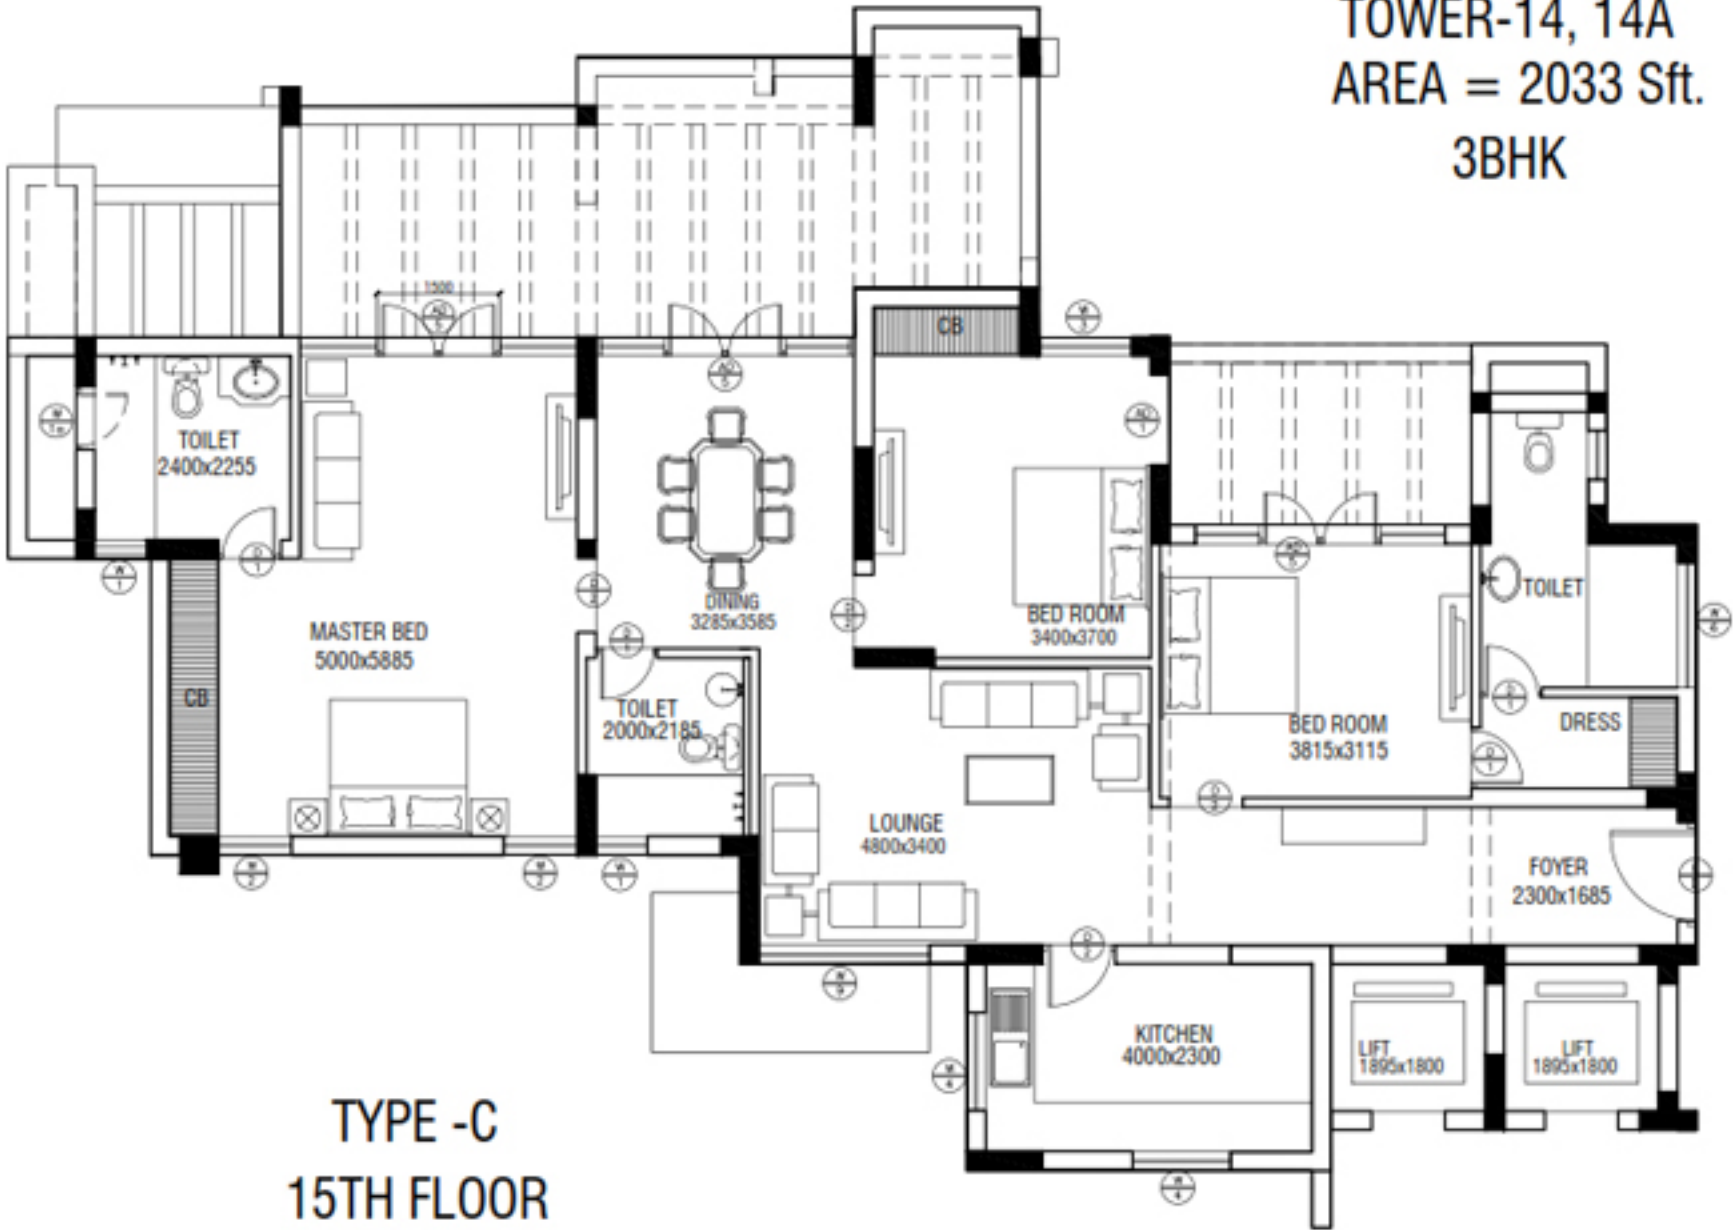

TOWER-14, 14A  
AREA = 2033 Sft.  
3BHK

TYPE -C  
15TH FLOOR

ORCHID PETALS